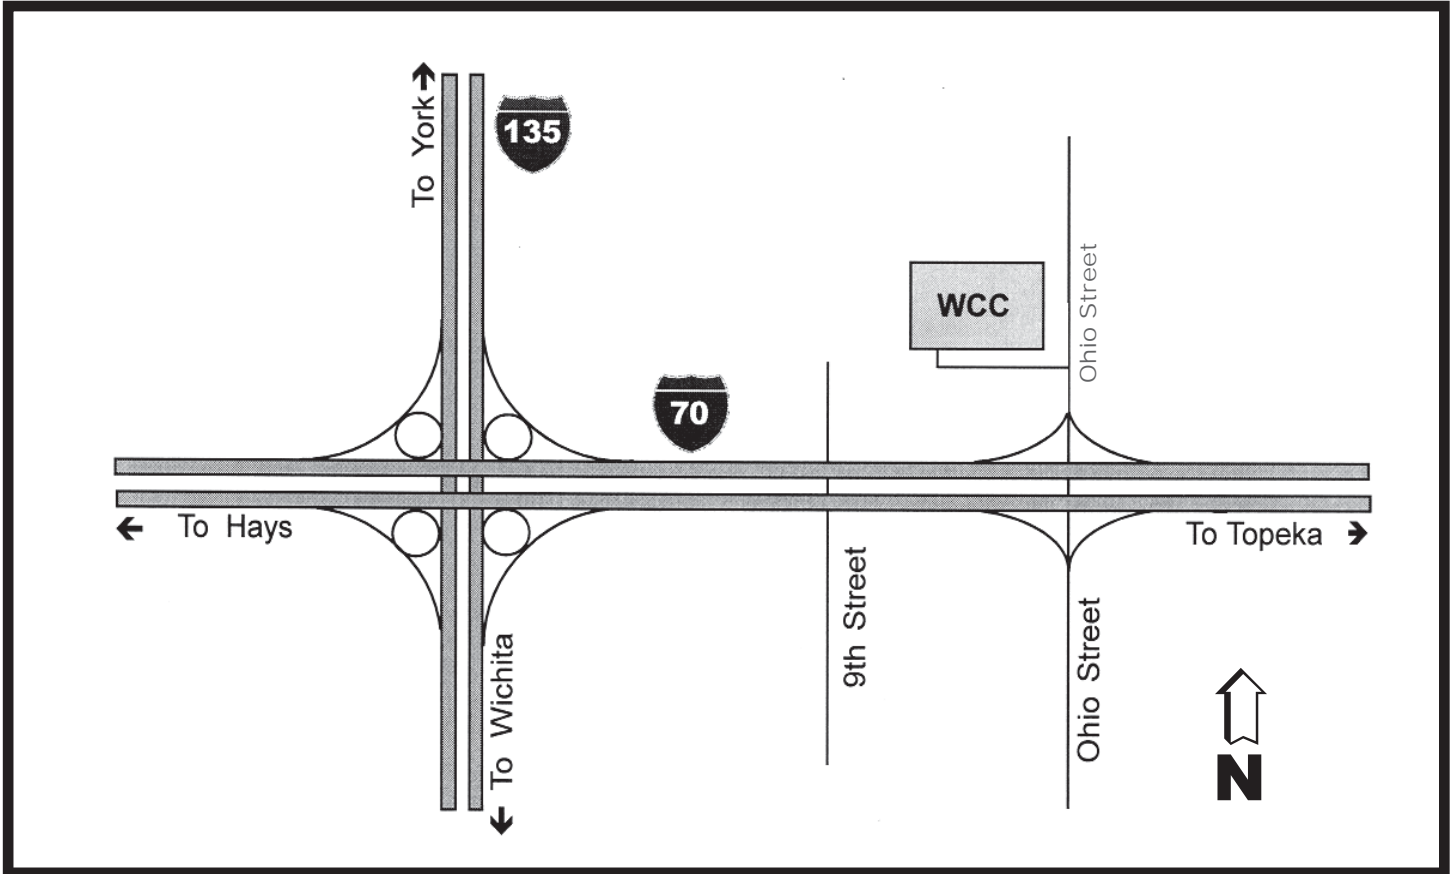

MAP TO WCC

WEBSTER CONFERENCE CENTER

Take the Ohio Street Exit (# 253) off I-70 and go North.
Turn left (West) at the Webster Conference Center sign
just North of I-70.

The road will take you into Webster Conference Center.