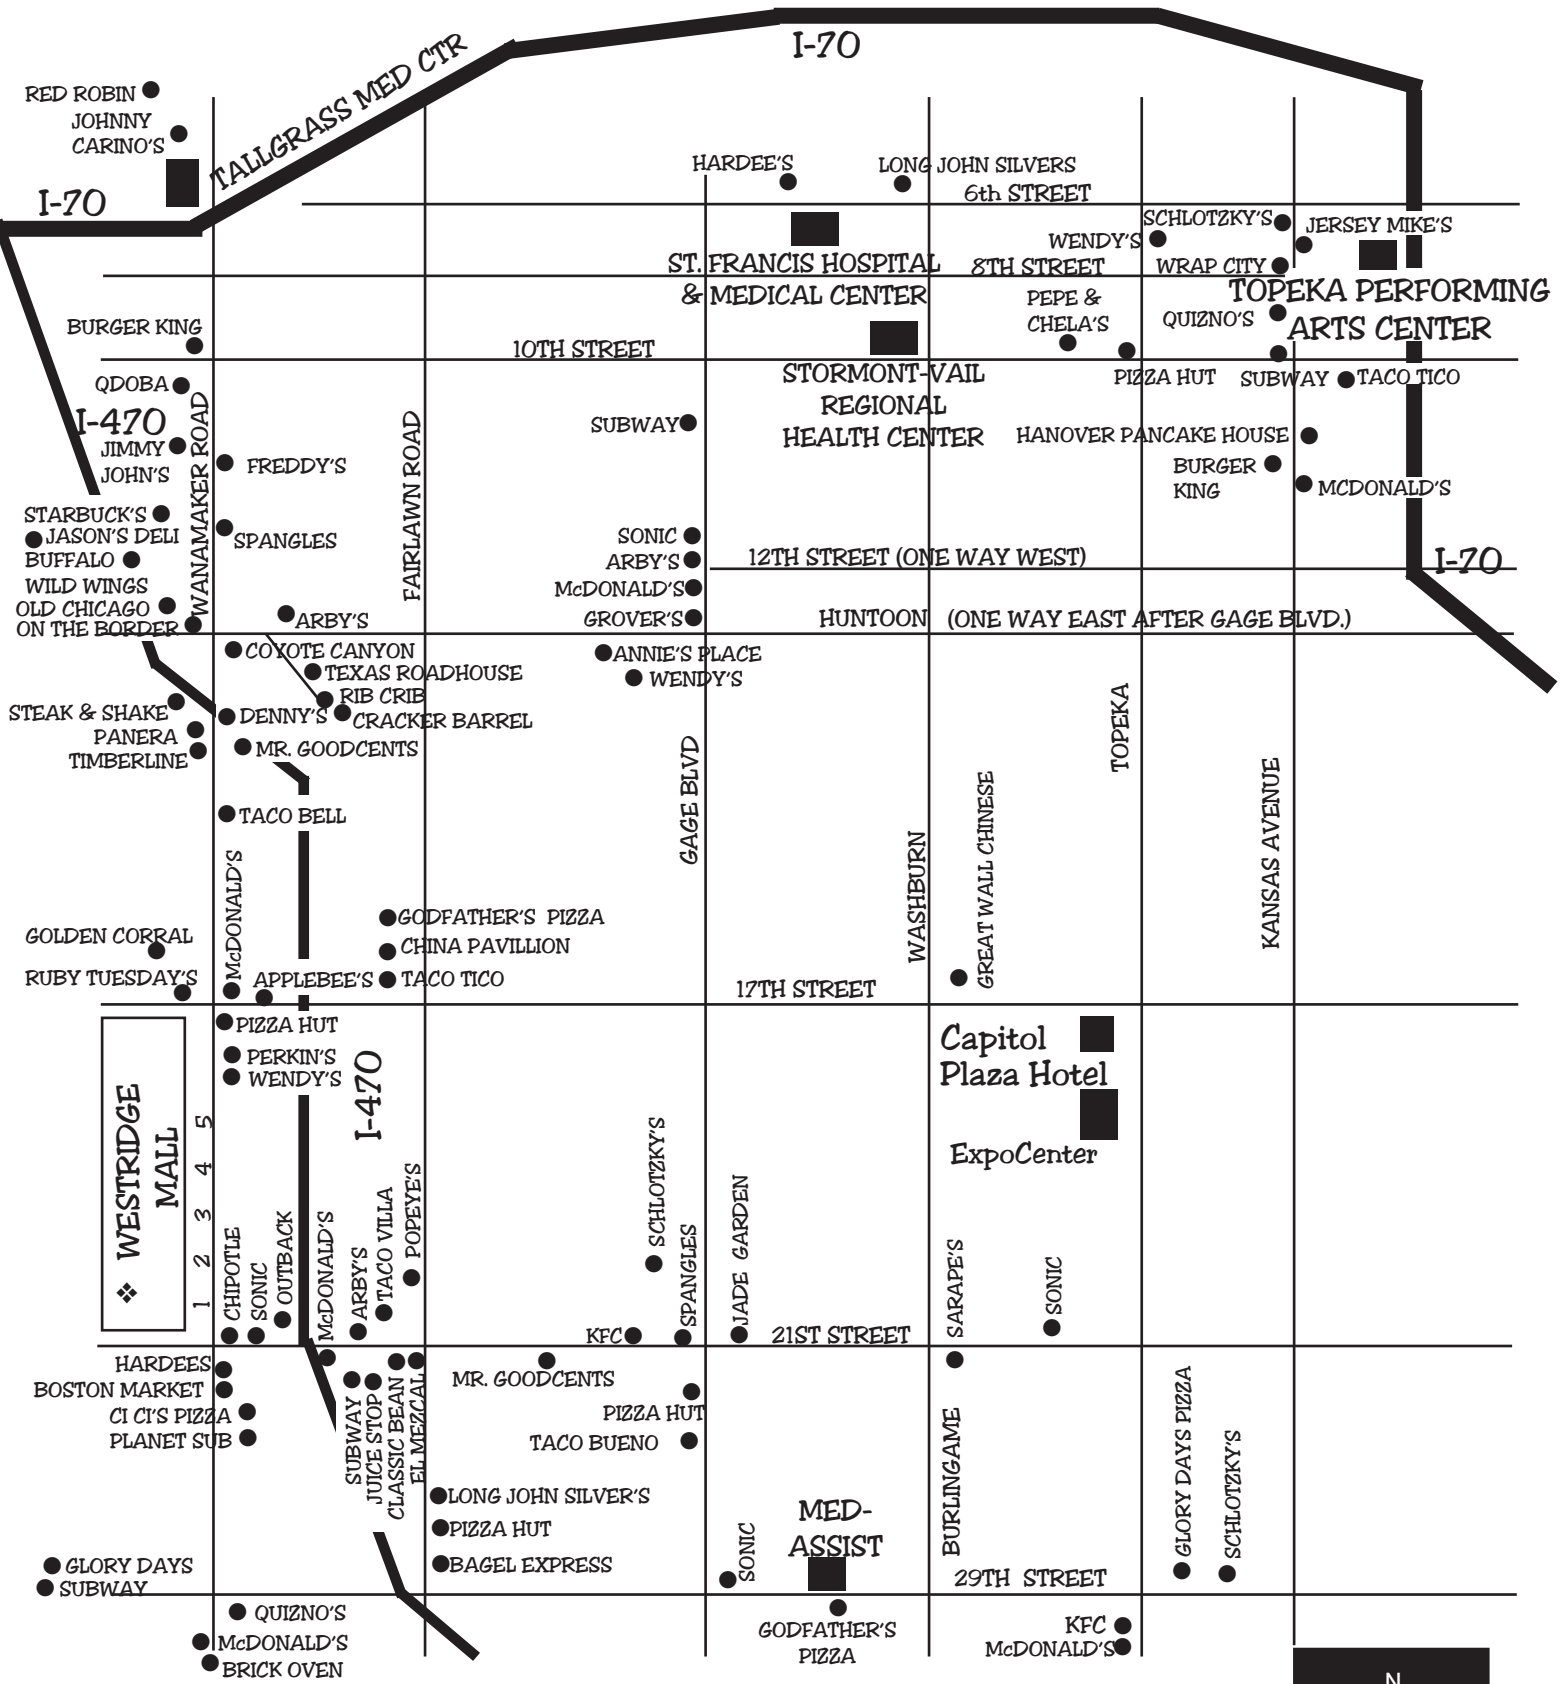

# AREA MAP

- ❖ WESTRIDGE MALL
- 1 CHILI'S
  - 2 RED LOBSTER
  - 3 OLIVE GARDEN
  - 4 LONGHORN
  - 5 INTERNATIONAL HOUSE OF PANCAKES

- INSIDE THE MALL:
- CHICK-FIL-A
  - TACO BELL
  - SUBWAY
  - PANDA GARDEN
  - SBARRO'S
  - KWAN WAH
  - AUNTIE ANNE'S

**NOT TO SCALE**