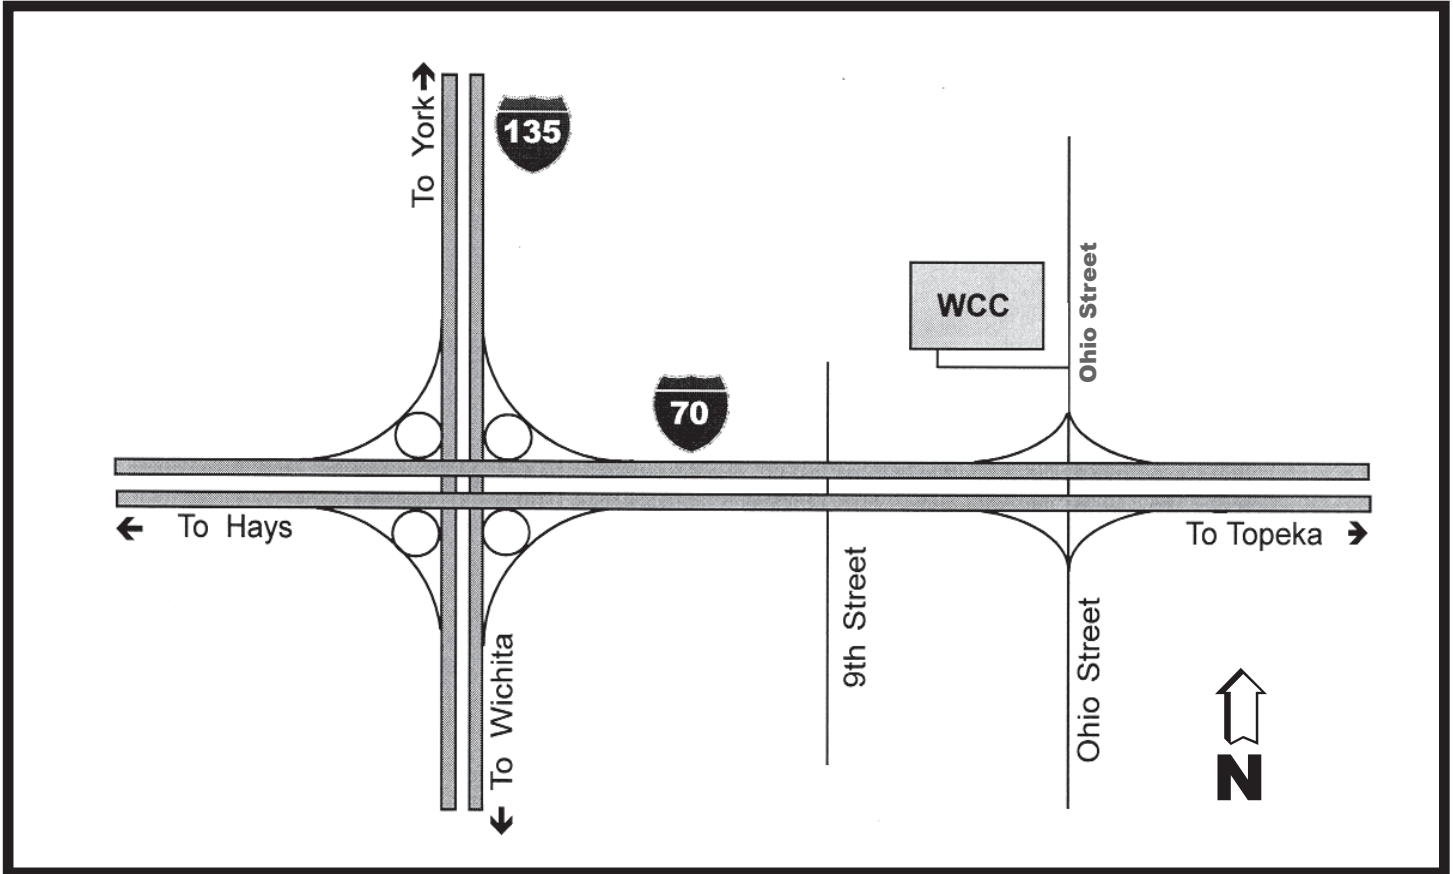

MAP

TO

WCC

WEBSTER CONFERENCE CENTER

Take the Ohio Street Exit (# 253) off I-70 and go North.
Turn left (West) at the Webster Conference Center sign
just North of I-70.

The road will take you into Webster Conference Center.